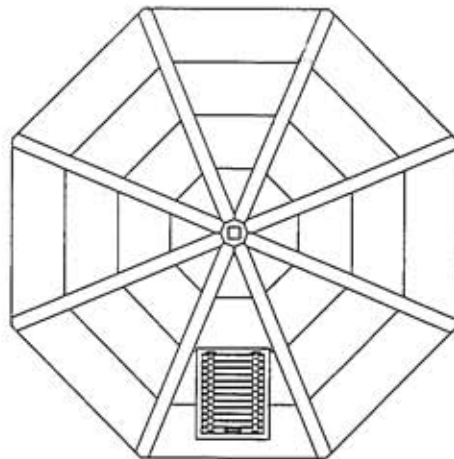

62244-0221.01